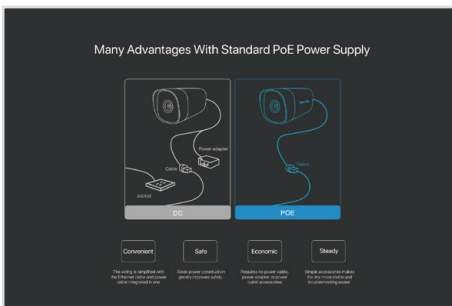

Many Advantages With Standard PoE Power Supply

Convenient\Safe\Economic\Steady