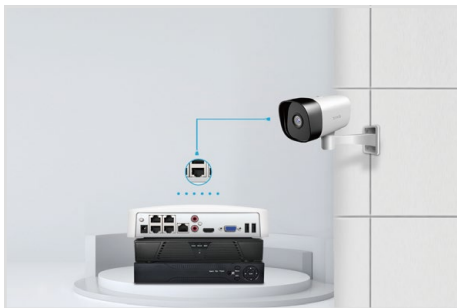

Compatible With NVRs of Other Brands With ONVIF Supported

It can be used with mainstream NVRs in the market, featuring high compatibility.