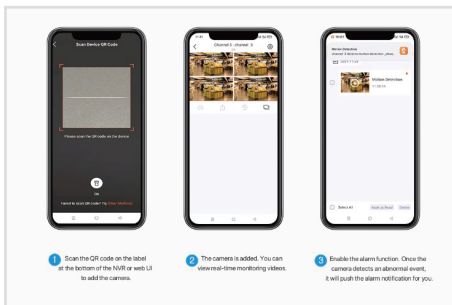

Remote Control for Light of Heart

The camera supports remote control on the app to view real-time monitoring. Once the camera detects an abnormal event, it will push the alarm notification remotely.