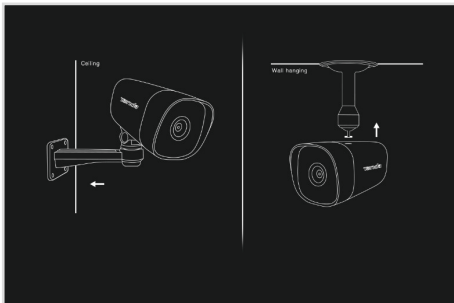

Wall-Mounting/Ceiling-Mounting

The camera can be either wall-mounted or ceiling-mounted, quite flexible and convenient.